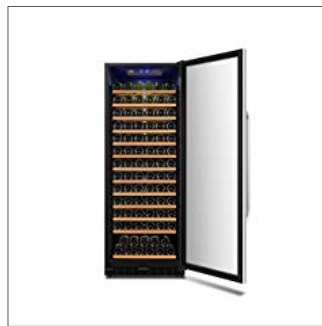

See-Through Door

Lets you look and decide on what you want without letting cool air out